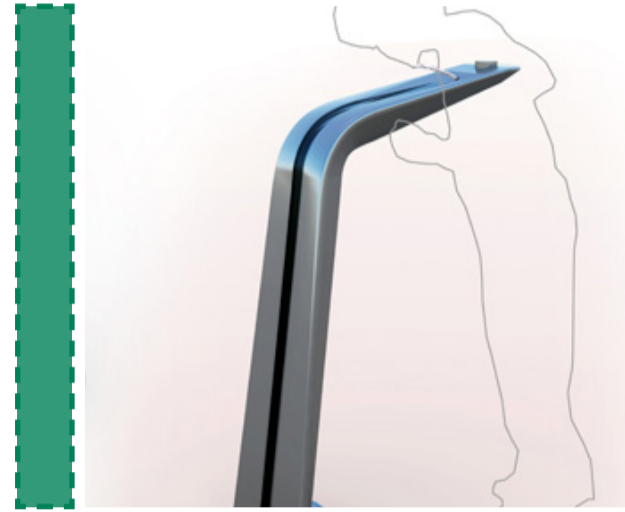

KEY

--- Sydney Zoo Scope Boundary

- - - South Plot Boundary (Not In Scope)

BINS

- TIMBER RECYCLED AND RUBBISH

DRINKING FOUNTAIN

SEATING AREAS

- Sustainably sourced timber