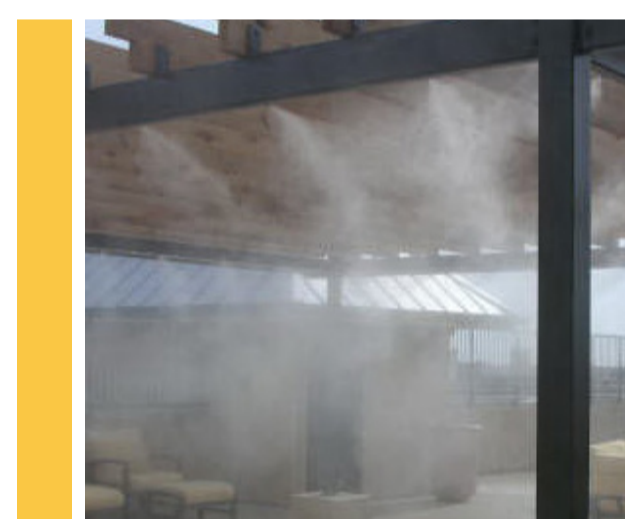

KEY

--- Sydney Zoo Scope Boundary

- - - South Plot Boundary (Not In Scope)

BINS

- TIMBER RECYCLED AND RUBBISH

DRINKING FOUNTAIN

SEATING AREAS

- Sustainably sourced timber

MISTING STATIONS

PICNIC TABLES

SHADE CANOPY